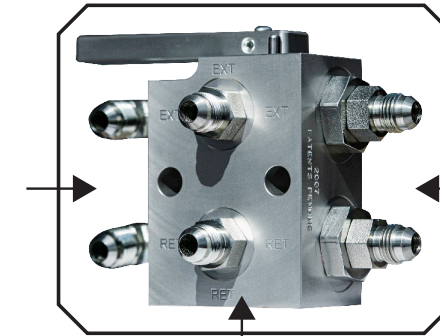

Stillwell

12401 WASHBURN AVENUE SOUTH
BURNSVILLE, MN 55337

6 Port & Hydraulic Jack Plumbing

The **neXgen** 6 Port Ball Valve is designed to make adding a hydraulic jack easy and affordable with a zero leak design.

Pump Ports
A (C1) Port: Extend
B (C2) Port: Retract

Cylinder Ports
Base End: Extend (pinned to frame)
Rod End: Retract (pinned to bed)

Top Port:
Extend
Bottom Port:
Retract

TRADESMAN

Right Port:
Extend
Left Port:
Retract

ATLAS

Top Left Port:
Cylinder Base End
Bottom Left Port:
Cylinder Rod End

Top Front Port: Pump Extend
Bottom Front Port: Pump Retract

Top Right Port:
Jack Extend
Bottom Right Port:
Jack Retract