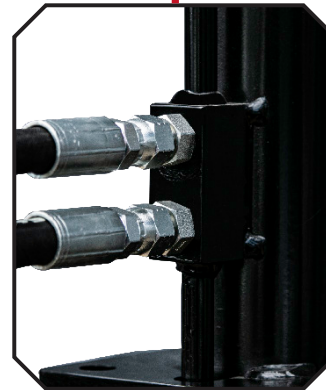

Stillwell

12401 WASHBURN AVENUE SOUTH
BURNSVILLE, MN 55337

6 Port & Hydraulic Jack Plumbing

The **neXgen** 6 Port Ball Valve is designed to make adding a hydraulic jack easy and affordable with a zero leak design.

Pump Ports
A (C1) Port: Extend
B (C2) Port: Retract

Cylinder Ports
Base End: Extend (pinned to frame)
Rod End: Retract (pinned to bed)

Top Port:
Extend
Bottom Port:
Retract

TRADESMAN

Right Port:
Extend
Left Port:
Retract

ATLAS

Top Left Port:
Cylinder Base End
Bottom Left Port:
Cylinder Rod End

Top Front Port: Pump Extend
Bottom Front Port: Pump Retract

Top Right Port:
Jack Extend
Bottom Right Port:
Jack Retract